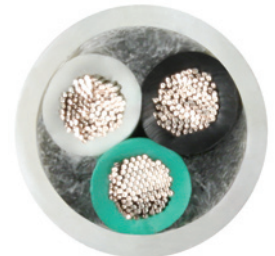

Marine grade **Triplex Boat Cable** is configured in flat and round profiles with black, white, and green conductors and white TPE outer jacket. 100% copper Class K fine stranded conductors are ultra flexible and tinned for maximum corrosion resistance and long performance. Construction meets and exceeds UL 1426, CSA, and ABYC standards.

### Typical Legend

POLAR WIRE BOAT CABLE E321438 (UL) 10 AWG 3/COND VW-1 600V 105C DRY 75C WET OIL RESISTANT BC5W2 MADE IN USA RoHS COMPLIANT — CSA TEW 105C OR AWM I A/B 105C 600V FT1 265576

### Flat Black/White/Green Triplex

Part Number 100' Spool	Part Number 500' Spool	Conductor AWG/Qty
<b>BLACK, WHITE, AND GREEN CONDUCTORS</b>		
BCF163-100	BCF163-500	16/3
BCF143-100	BCF143-500	14/3
BCF123-100	BCF123-500	12/3
BCF103-100	BCF103-500	10/3

### Round Black/White/Green Triplex

Part Number 100' Spool	Part Number 500' Spool	Conductor AWG/Qty
<b>BLACK, WHITE, AND GREEN CONDUCTORS</b>		
BCR163-100	BCR163-500	16/3
BCR143-100	BCR143-500	14/3
BCR123-100	BCR123-500	12/3
BCR103-100	BCR103-500	10/3